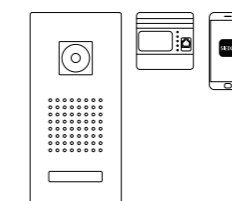

Classic-Set Smart Gateway

1 Wohneinheit

SET CLVSG 850-1

Summe Einzelpreise 2.976,00 €

im Set **2.480,00 €** ⁺

⁺ inklusive aller Komponenten¹

¹Die in dieser Broschüre abgebildeten Smartphones sind nicht Bestandteil der Siedle-Sets.

Alle im Preis enthaltenen Komponenten im Überblick auf den Seiten 22/23.